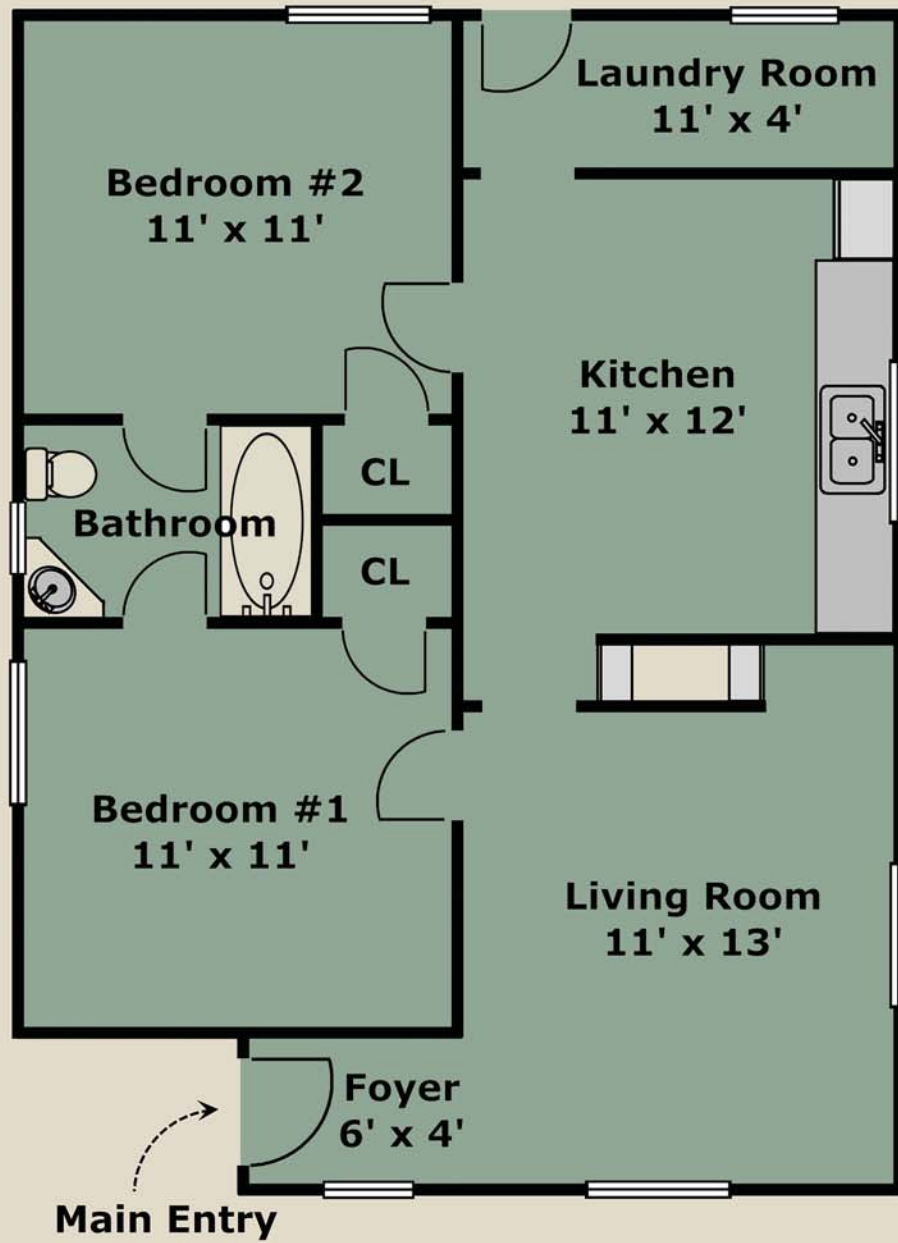

This charming East End starter home, circa 1916, has approximately 744 square feet of living space on an approximately 1,922 square foot lot, and features a living room, 2 bedrooms, 1 bathroom, a large kitchen and a laundry room. Located just 3 blocks from Alameda's prestigious Edison Elementary School, 1614 Gould Court also offers close proximity to local and Transbay AC Transit busline, Alameda Hospital, schools, shopping, local amenities and trendy restaurants on Alameda's vibrant Park Street and across town.

Broker: Ramesh  
Ramesh@Panavista.com  
DRE 00870283

(510) 523-0707  
**PANAVISTA REALTY**  
2503 Lincoln Avenue, Alameda

**FLOOR PLAN FOR 1614 GOULD CT, ALAMEDA**

Layout and all measurements are approximate, and not guaranteed to be either exact or to scale.